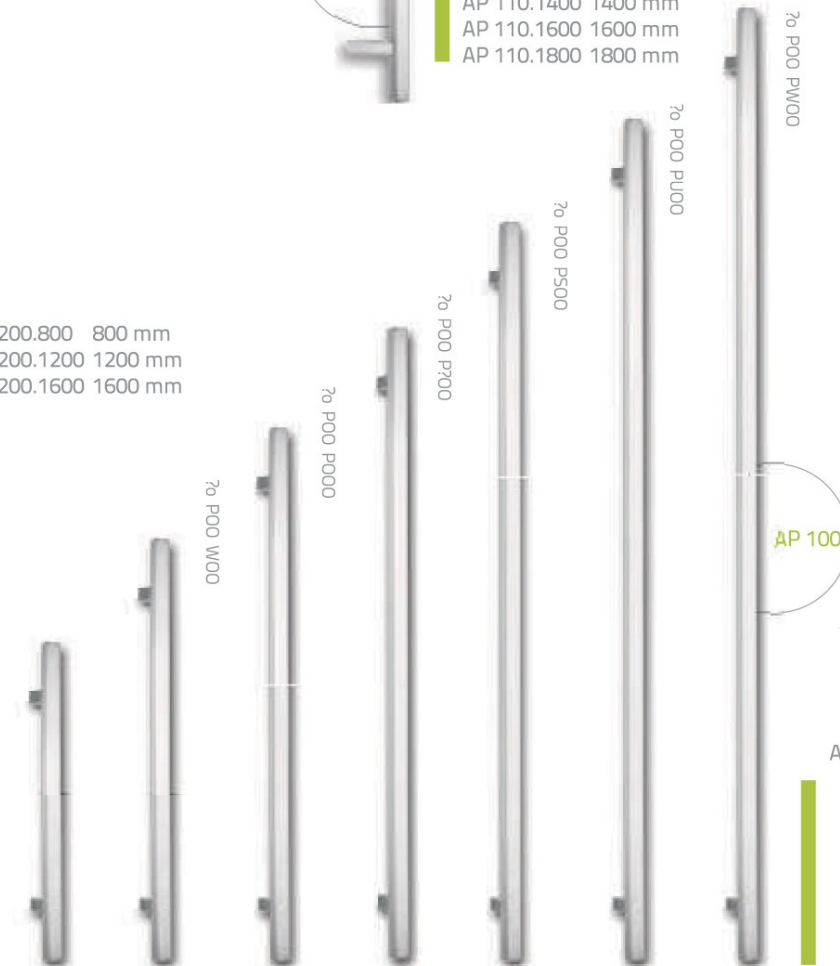

PANNEAU RECOUVRANT A 2 FACES

VUE EXTERIEURE

VUE INTERIEURE

ACIER INOXYDABLE MAT, POLI

- AP 40.600 30x600 mm
- AP 40.800 30x800 mm
- AP 40.1000 30x1000 mm
- AP 40.1200 30x1200 mm
- AP 40.1400 30x1400 mm
- AP 40.1600 30x1600 mm
- AP 40.1800 30x1800 mm

- AP 50.600 30x600 mm
- AP 50.1000 30x1000 mm
- AP 50.1200 30x1200 mm

- AP 55.600 30x600 mm
- AP 55.1600 30x1600 mm

- AP 60.600 40x10x600 mm
- AP 60.800 40x10x800 mm
- AP 60.1000 40x10x1000 mm
- AP 60.1200 40x10x1200 mm
- AP 60.1400 40x10x1400 mm
- AP 60.1600 40x10x1600 mm
- AP 60.1800 40x10x1800 mm

- AP 70.600 40x10x600 mm
- AP 70.800 40x10x800 mm
- AP 70.1000 40x10x1000 mm
- AP 70.1200 40x10x1200 mm
- AP 70.1400 40x10x1400 mm
- AP 70.1600 40x10x1600 mm
- AP 70.1800 40x10x1800 mm

- AP 30.600 30x600 mm
- AP 30.800 30x800 mm
- AP 30.1000 30x1000 mm
- AP 30.1200 30x1200 mm
- AP 30.1400 30x1400 mm
- AP 30.1600 30x1600 mm
- AP 30.1800 30x1800 mm

ACIER INOXYDABLE MAT ,POLI

AP 80.600 600 mm